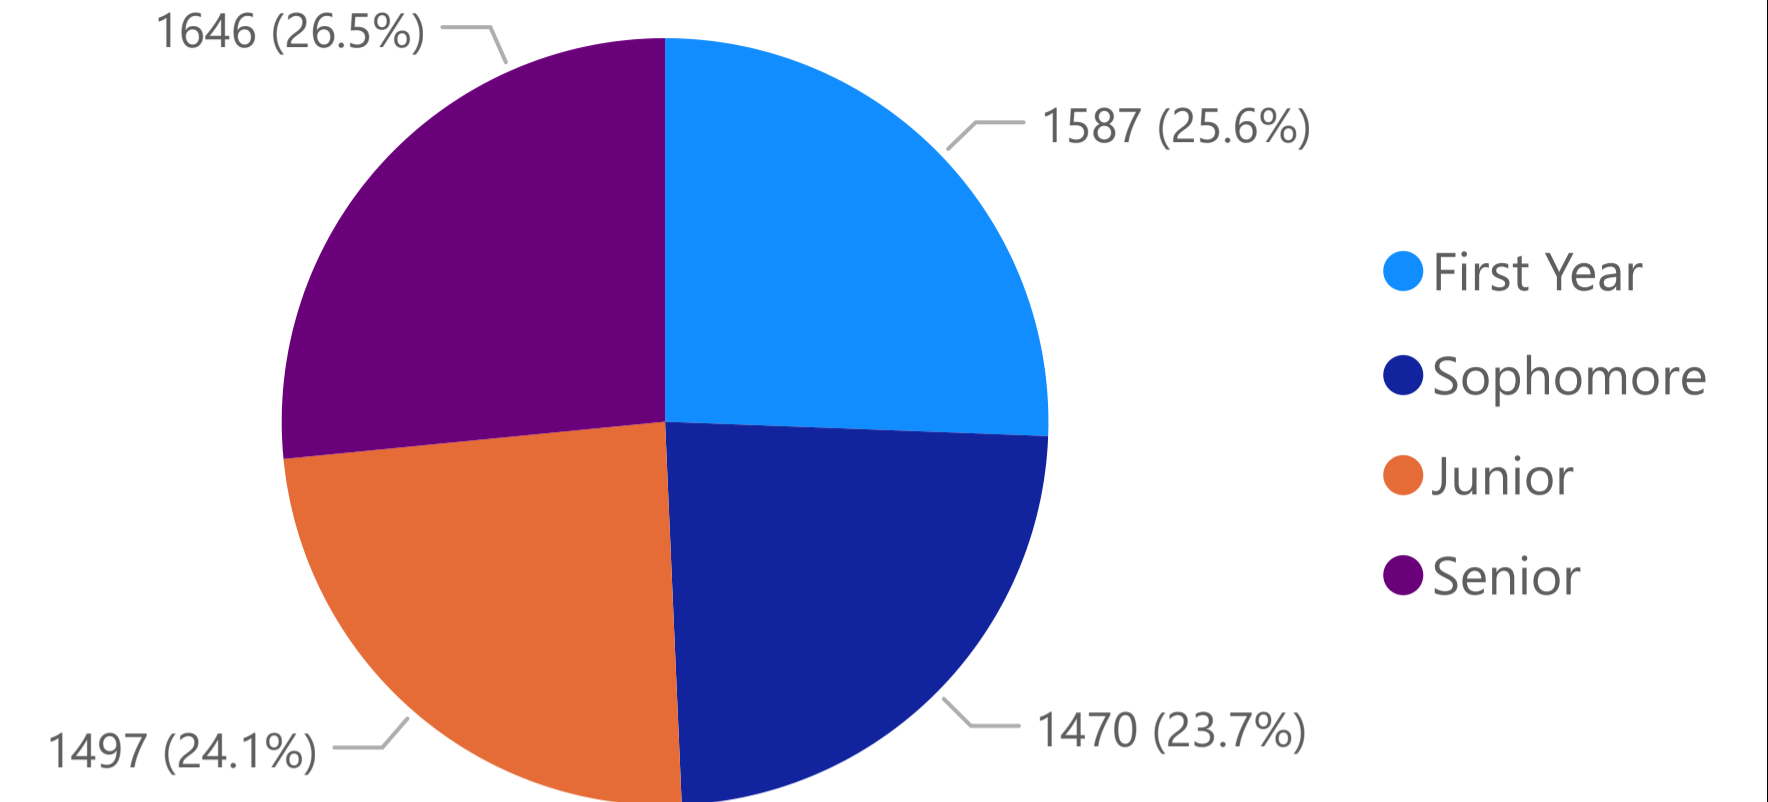

Fall 2024 Enrollment by Gender

**Engineering Undergraduate
Fall 2024 Enrollment
By Gender, Class Level &
Ethnicity**

Total Enrollment = 6200

Fall 2024 Enrollment by Class Level

Fall 2024 Enrollment by Ethnicity

Engineering Undergraduate Fall 2024 Enrollment By Major

Total Enrollment = 6200

Total Enrollment by Major - Fall Semester 2024