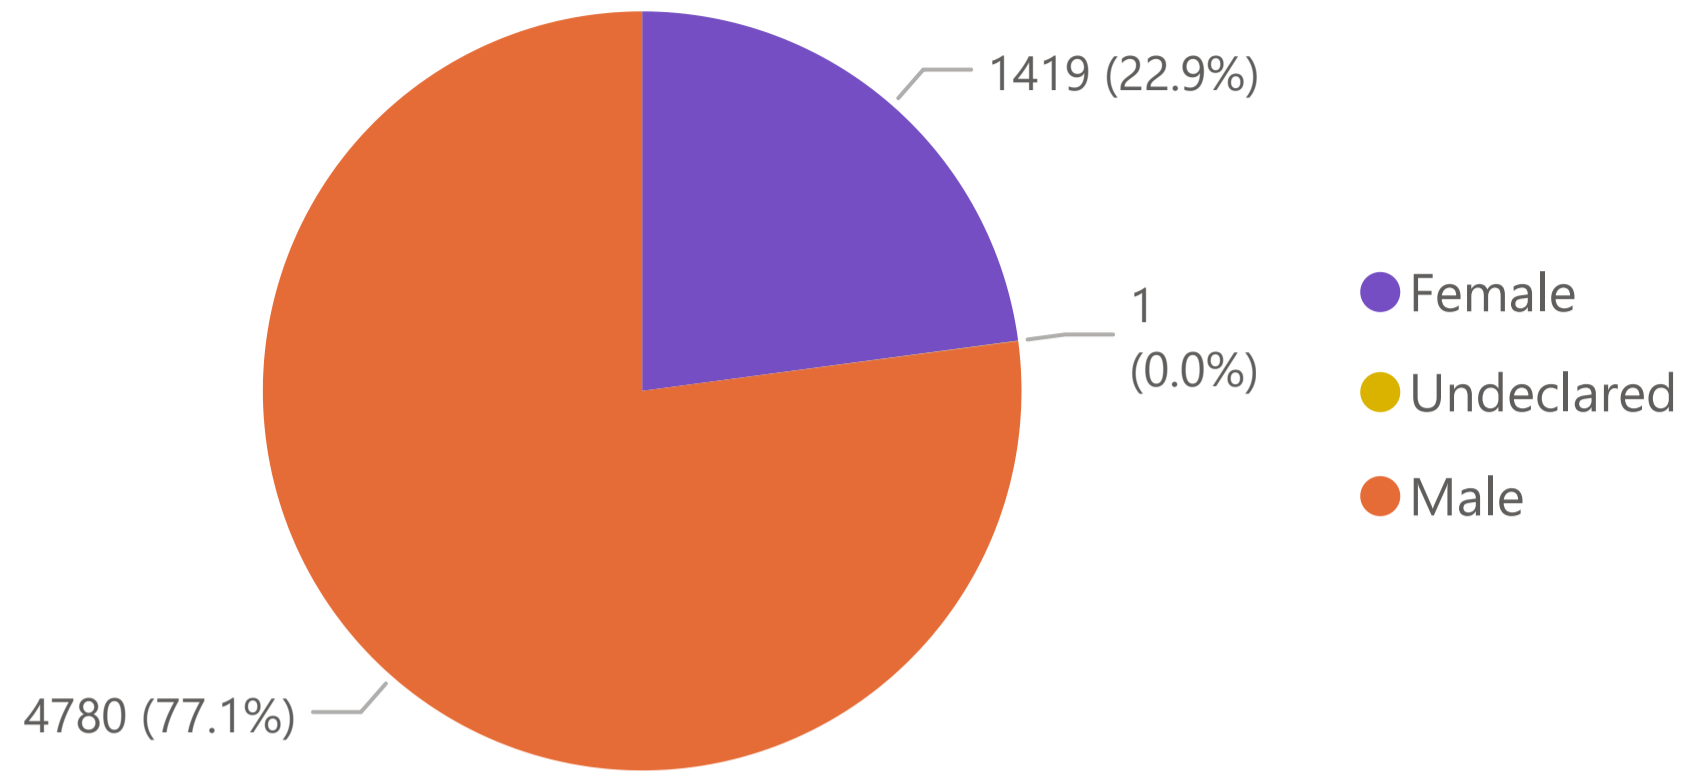

Fall 2024 Enrollment by Gender

**Engineering Undergraduate
Fall 2024 Enrollment
By Gender, Class Level &
Ethnicity**

Total Enrollment = 6200

Fall 2024 Enrollment by Class Level

Fall 2024 Enrollment by Ethnicity

Engineering Undergraduate Fall 2024 Enrollment By Major

Total Enrollment = 6200

Total Enrollment by Major - Fall Semester 2024