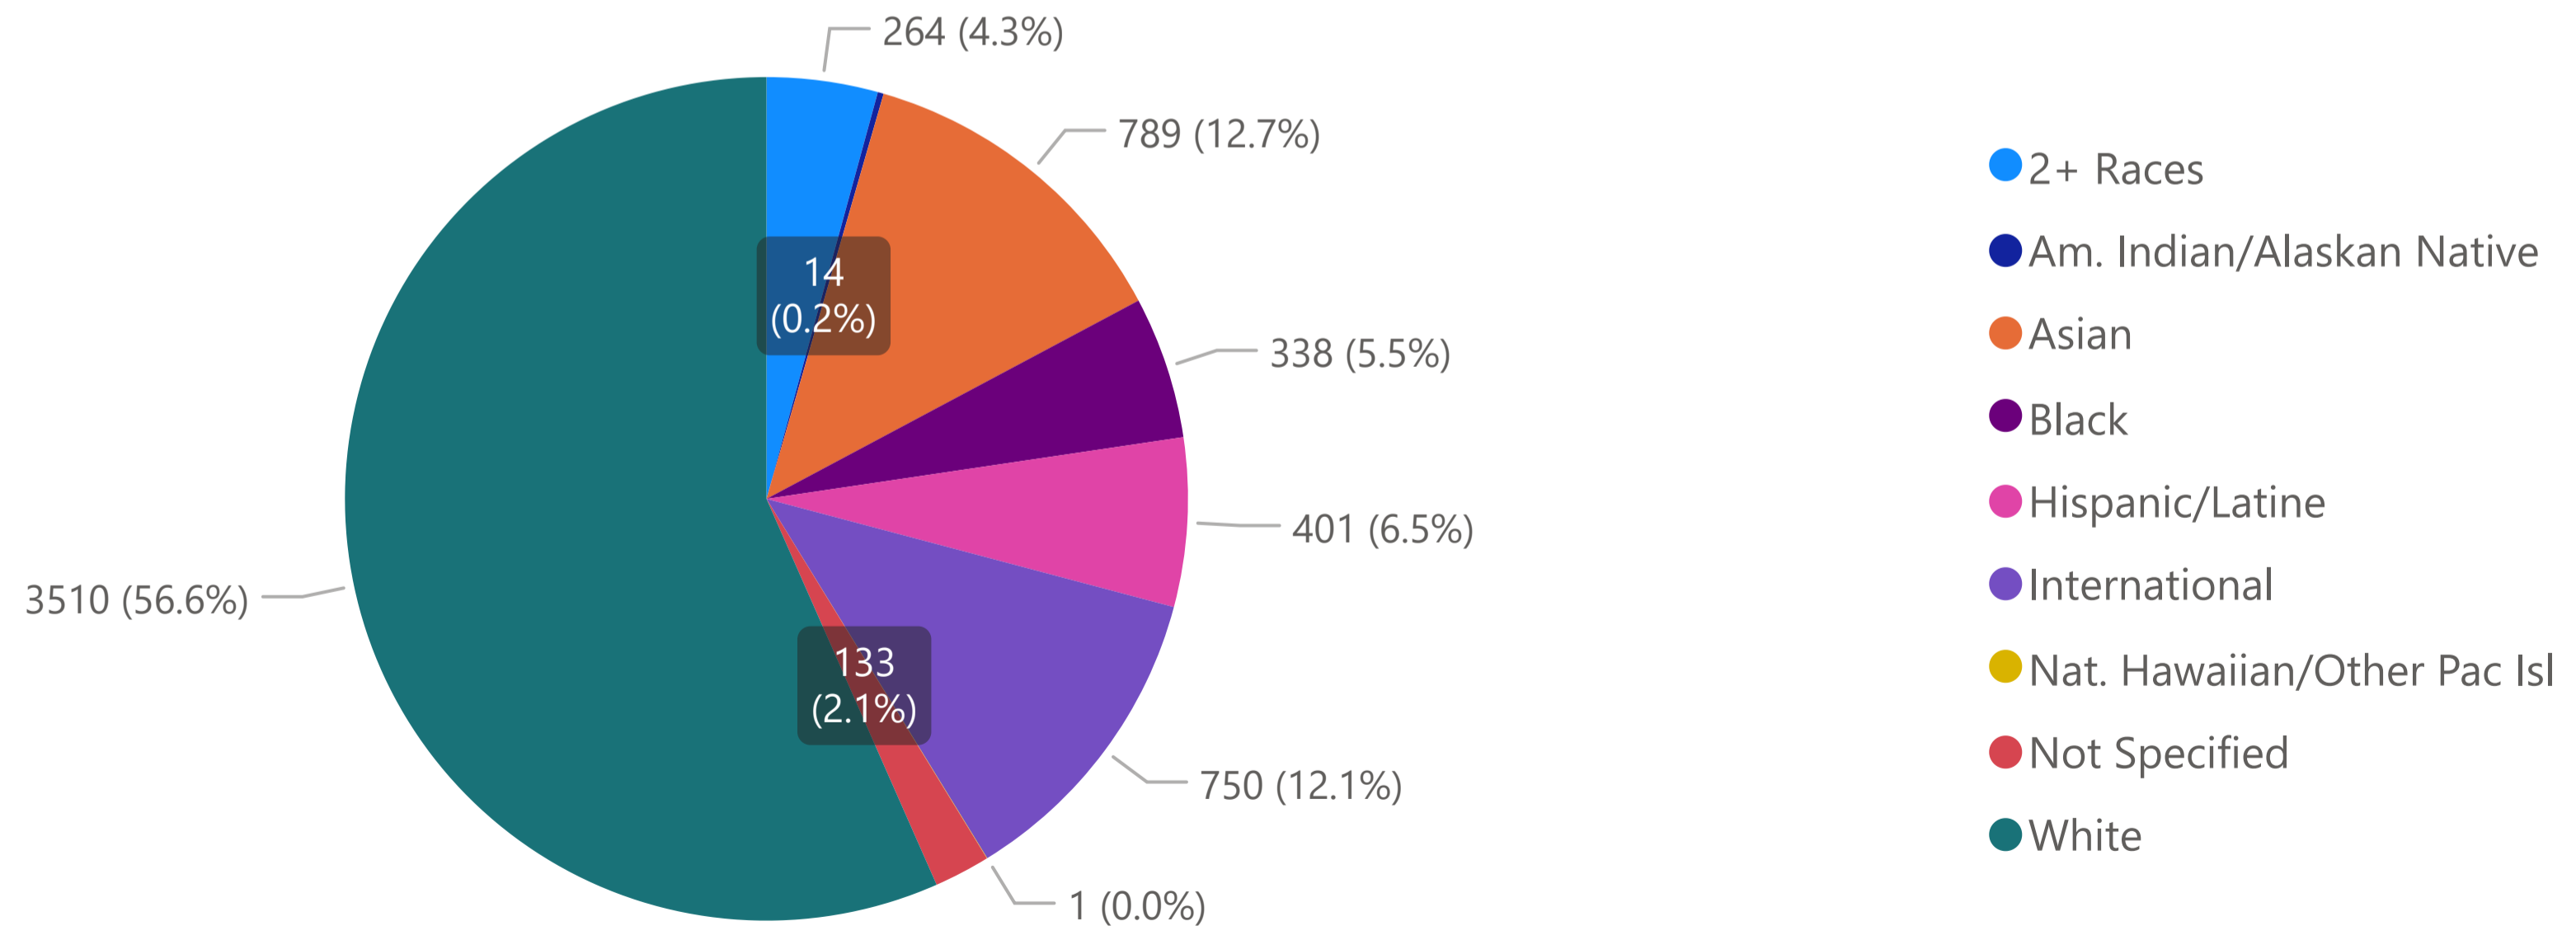

Fall 2024 Enrollment by Gender

**Engineering Undergraduate
Fall 2024 Enrollment
By Gender, Class Level &
Ethnicity**

Total Enrollment = 6200

Fall 2024 Enrollment by Class Level

Fall 2024 Enrollment by Ethnicity

Engineering Undergraduate Fall 2024 Enrollment By Major

Total Enrollment = 6200

Total Enrollment by Major - Fall Semester 2024